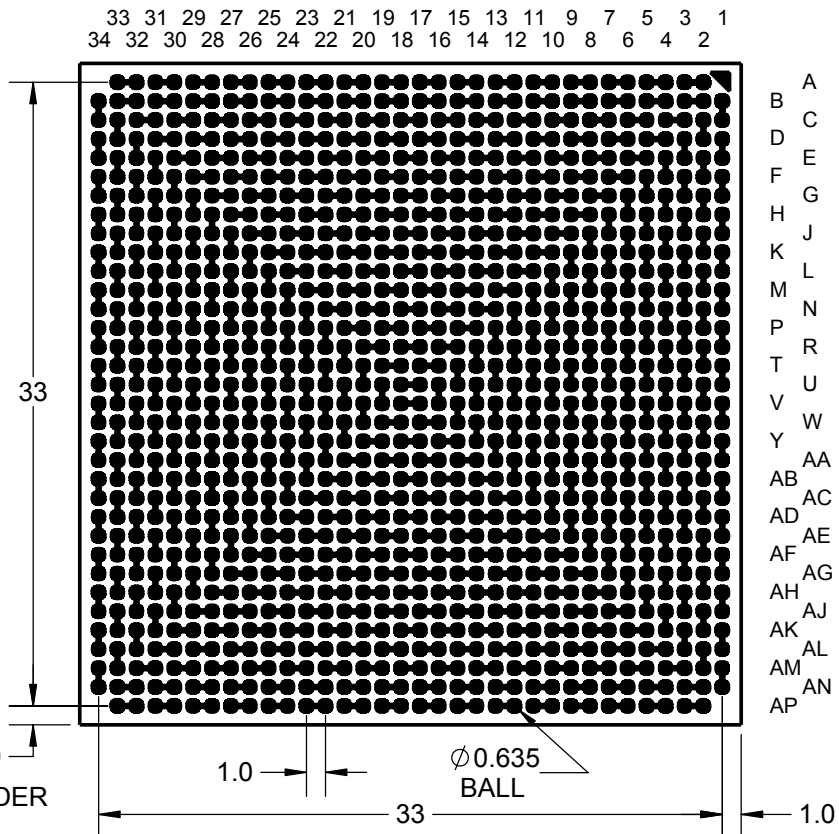

### TOP VIEW

### BALL VIEW

Notes: (Unless Otherwise Specified).

- 1) ALL DIMENSIONS ARE IN MM.
- 2) SOLDER BALL ALLOY: SEE PART NUMBER TABLE.
- 3) BALL DIAMETER (BEFORE REFLOW) 0.635mm [25 mil].
- 4) SOLDER MASK DEFINED PAD OPENING: 0.508mm [20mil].
- 5) PAD Cu DIAMETER: 0.635mm [25 mil].
- 6) SUBSTRATE MATERIAL: FR4 (OPTIONAL BT).
- 7) DUMMY DIE: Si (SILICON).
- 8) DAISY CHAIN PATTERN (SEE PAGE 2).
- 9) MSL-3 RECOMMENDED BAKING 24 HOURS @ 125°C TO REMOVE MOISTURE PRIOR TO SOLDERING TO PC BOARD.

# BALL VIEW

<b>TopLine®</b>			
TITLE		FC1152T1.0-DC344D DAISY CHAIN DUMMY	
SCALE	SIZE	DRAWING NO.	REV
4.5:1	A	513445	A
DO NOT SCALE DRAWING			SHEET 2 OF 7

# BOTTOM SIDE (TOP X-RAY VIEW)

1 2 3 4 5 6 7 8 9 10 11 12 13 14 15 16 17 18 19 20 21 22 23 24 25 26 27 28 29 30 31 32 33 34

<b>TopLine®</b>			
TITLE		FC1152T1.0-DC344D DAISY CHAIN DUMMY	
SCALE	SIZE	DRAWING NO.	REV
4.5:1	A	513445	A
DO NOT SCALE DRAWING			SHEET 3 OF 7