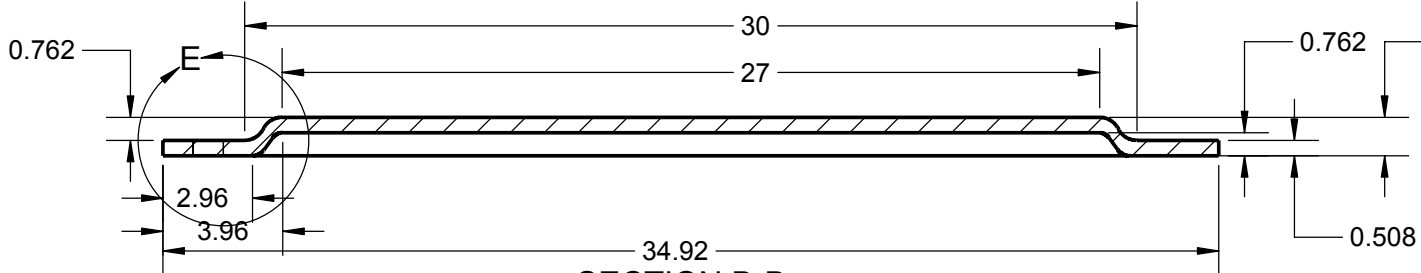

# BOTTOM SIDE (TOP X-RAY VIEW)

1 2 3 4 5 6 7 8 9 10 11 12 13 14 15 16 17 18 19 20 21 22 23 24 25 26 27 28 29 30 31 32 33 34

<b>TopLine®</b>			
TITLE		FC1152T1.0-DC344D DAISY CHAIN DUMMY	
SCALE	SIZE	DRAWING NO.	REV
4.5:1	A	513445	A
DO NOT SCALE DRAWING			SHEET 3 OF 7

# HEAT SPREADER

TOP

MODEL

CAVITY

DETAIL E  
SCALE 8 : 1

SECTION B-B  
SCALE 4 : 1

1.27\* \* ADD 0.13MM SEALANT

<b>TopLine®</b>			
TITLE FC1152T1.0-DC344D DAISY CHAIN DUMMY			
SCALE 2:1	SIZE A	DRAWING NO. 513445	REV A
DO NOT SCALE DRAWING			SHEET 4 OF 7