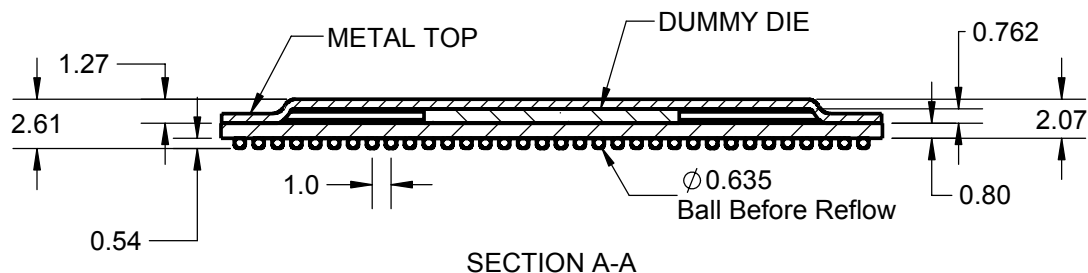

### TOP VIEW

### BALL VIEW

Notes: (Unless Otherwise Specified).

- 1) ALL DIMENSIONS ARE IN MM.
- 2) SOLDER BALL ALLOY: SEE PART NUMBER TABLE.
- 3) BALL DIAMETER (BEFORE REFLOW) 0.635mm [25 mil].
- 4) SOLDER MASK DEFINED PAD OPENING: 0.508mm [20mil].
- 5) PAD Cu DIAMETER: 0.635mm [25 mil].
- 6) SUBSTRATE MATERIAL: FR4 (OPTIONAL BT).
- 7) DUMMY DIE: Si (SILICON).
- 8) DAISY CHAIN PATTERN (SEE PAGE 2).
- 9) MSL-3 RECOMMENDED BAKING 24 HOURS @ 125°C TO REMOVE MOISTURE PRIOR TO SOLDERING TO PC BOARD.

# BALL VIEW

<b>TopLine®</b>			
TITLE		FC1152T1.0-DC344D DAISY CHAIN DUMMY	
SCALE	SIZE	DRAWING NO.	REV
4.5:1	A	513445	A
DO NOT SCALE DRAWING			SHEET 2 OF 7

# BOTTOM SIDE (TOP X-RAY VIEW)

1 2 3 4 5 6 7 8 9 10 11 12 13 14 15 16 17 18 19 20 21 22 23 24 25 26 27 28 29 30 31 32 33 34

<b>TopLine®</b>			
TITLE		FC1152T1.0-DC344D DAISY CHAIN DUMMY	
SCALE	SIZE	DRAWING NO.	REV
4.5:1	A	513445	A
DO NOT SCALE DRAWING			SHEET 3 OF 7