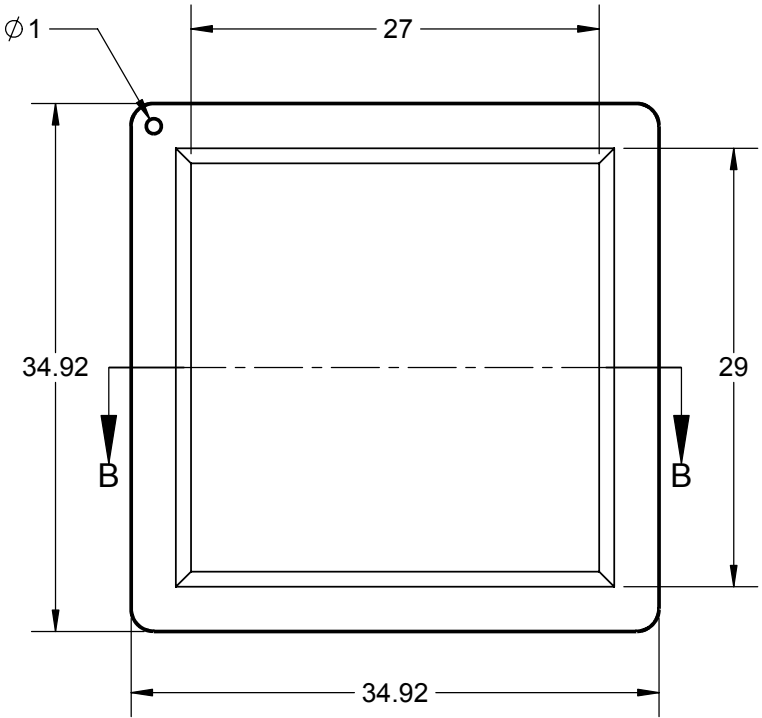

HEAT SPREADER

TOP

MODEL