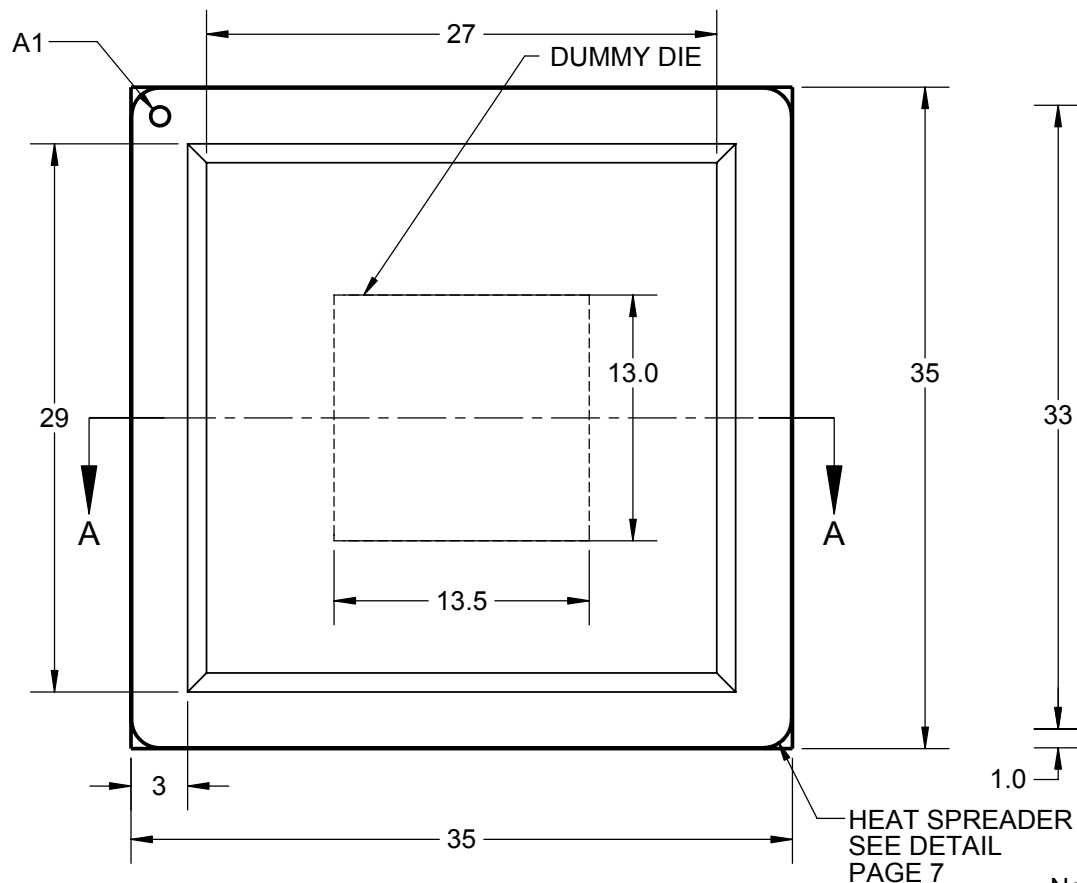

### TOP VIEW

### BALL VIEW

Notes: (Unless Otherwise Specified).

- 1) ALL DIMENSIONS ARE IN MM.
- 2) SOLDER BALL ALLOY: SEE PART NUMBER TABLE.
- 3) BALL DIAMETER (BEFORE REFLOW) 0.635mm [25 mil].
- 4) SOLDER MASK DEFINED PAD OPENING: 0.508mm [20mil].
- 5) PAD Cu DIAMETER: 0.635mm [25 mil].
- 6) SUBSTRATE MATERIAL: FR4 (OPTIONAL BT).
- 7) DUMMY DIE: Si (SILICON).
- 8) DAISY CHAIN PATTERN (SEE PAGE 2).
- 9) MSL-3 RECOMMENDED BAKING 24 HOURS @ 125°C TO REMOVE MOISTURE PRIOR TO SOLDERING TO PC BOARD.

# BALL VIEW

<b>TopLine®</b>			
TITLE		FC1152T1.0-DC344D DAISY CHAIN DUMMY	
SCALE	SIZE	DRAWING NO.	REV
4.5:1	A	513445	A
DO NOT SCALE DRAWING			SHEET 2 OF 7

# BOTTOM SIDE (TOP X-RAY VIEW)

1 2 3 4 5 6 7 8 9 10 11 12 13 14 15 16 17 18 19 20 21 22 23 24 25 26 27 28 29 30 31 32 33 34

<b>TopLine®</b>			
TITLE		FC1152T1.0-DC344D DAISY CHAIN DUMMY	
SCALE	SIZE	DRAWING NO.	REV
4.5:1	A	513445	A
DO NOT SCALE DRAWING			SHEET 3 OF 7